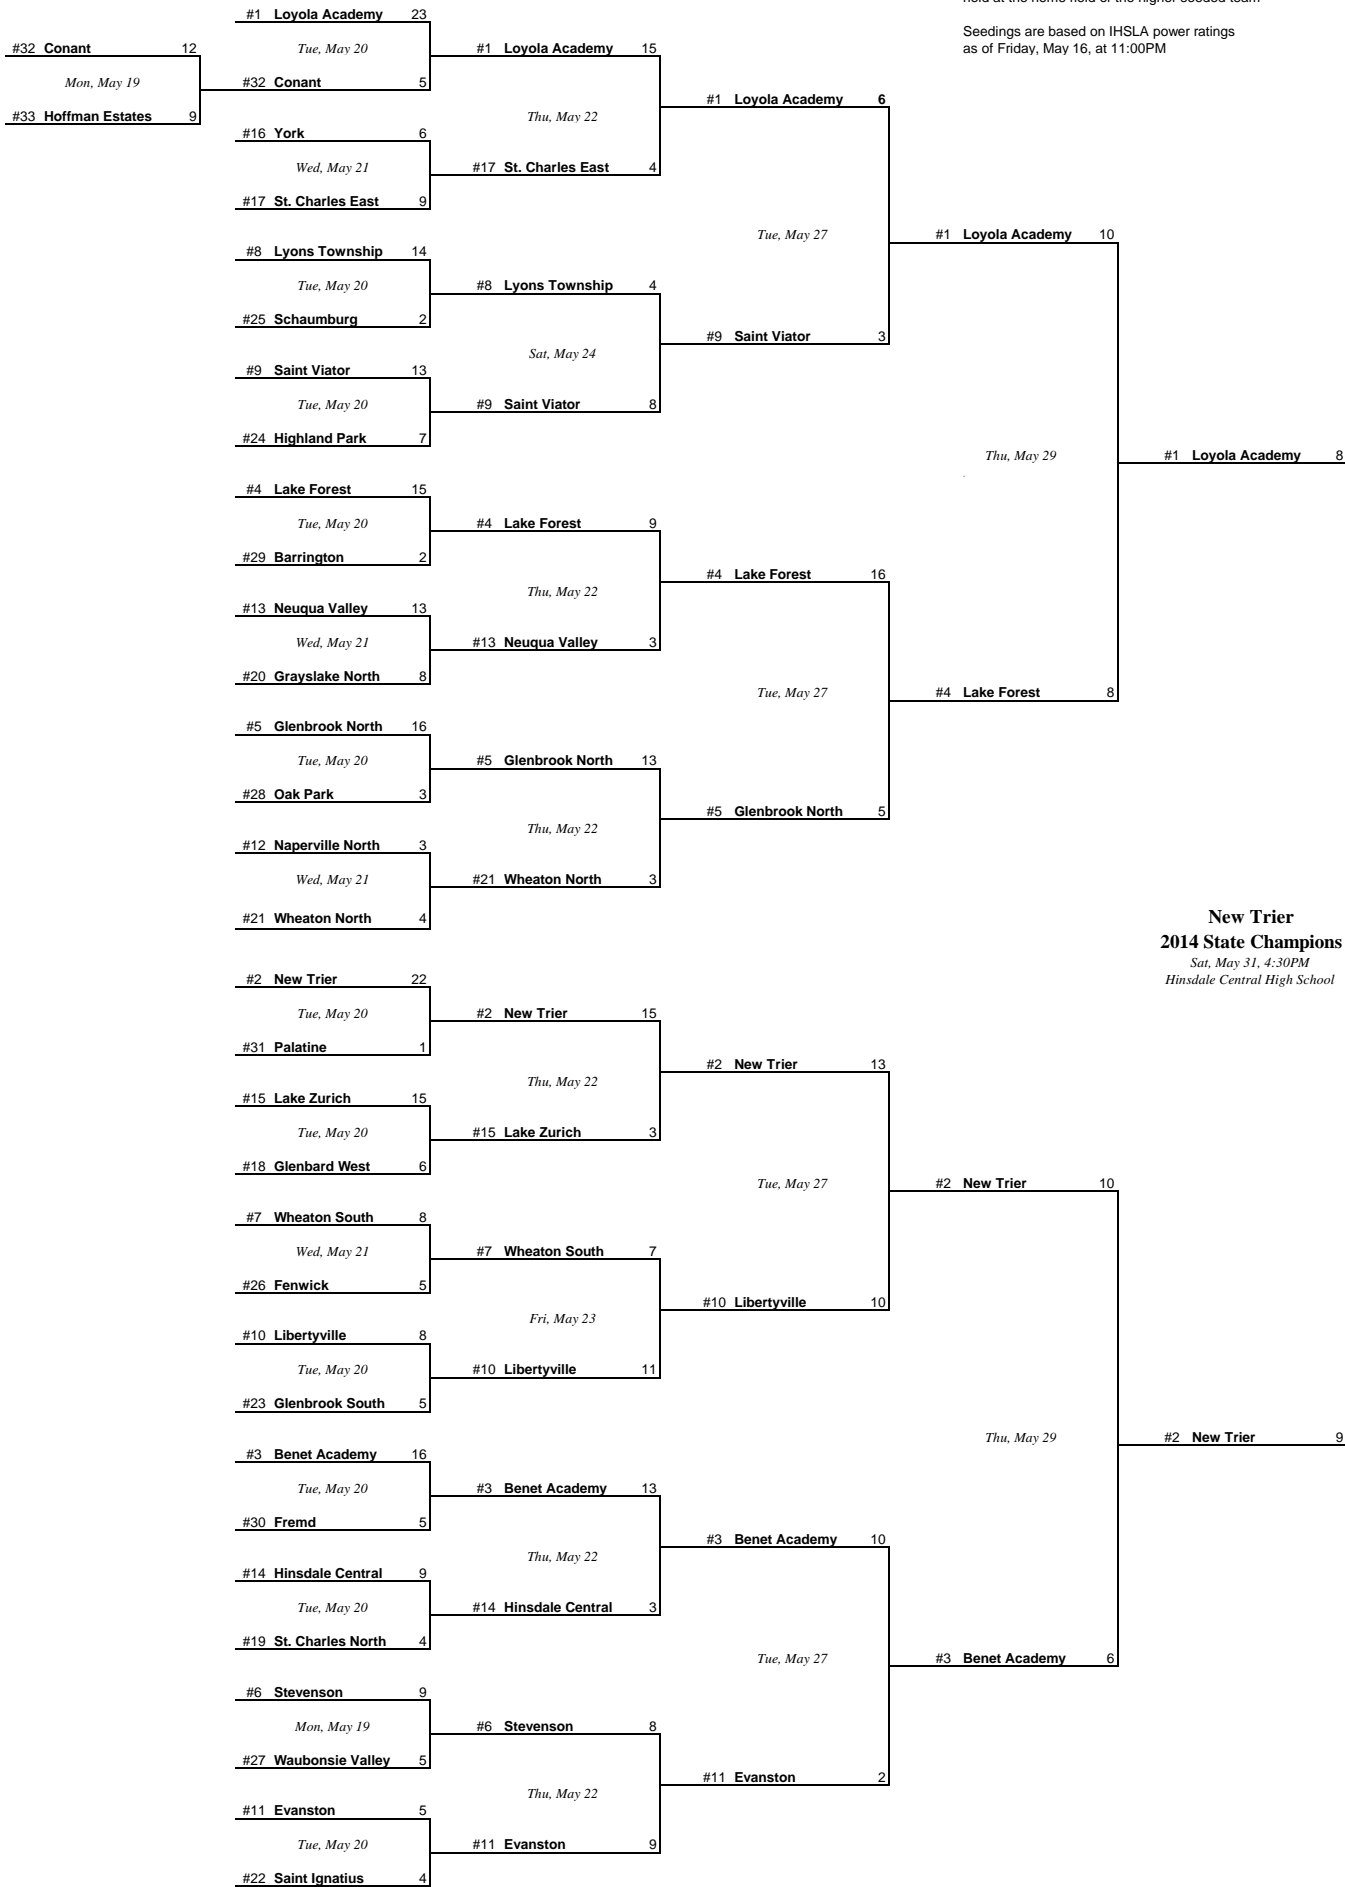

2014 IHSLA State Championship

updated: 5/31/2014 6:35 PM

Seedings are based on IHSLA power ratings as of Friday, May 16, at 11:00PM

New Trier
2014 State Champions
Sat, May 31, 4:30PM
Hinsdale Central High School